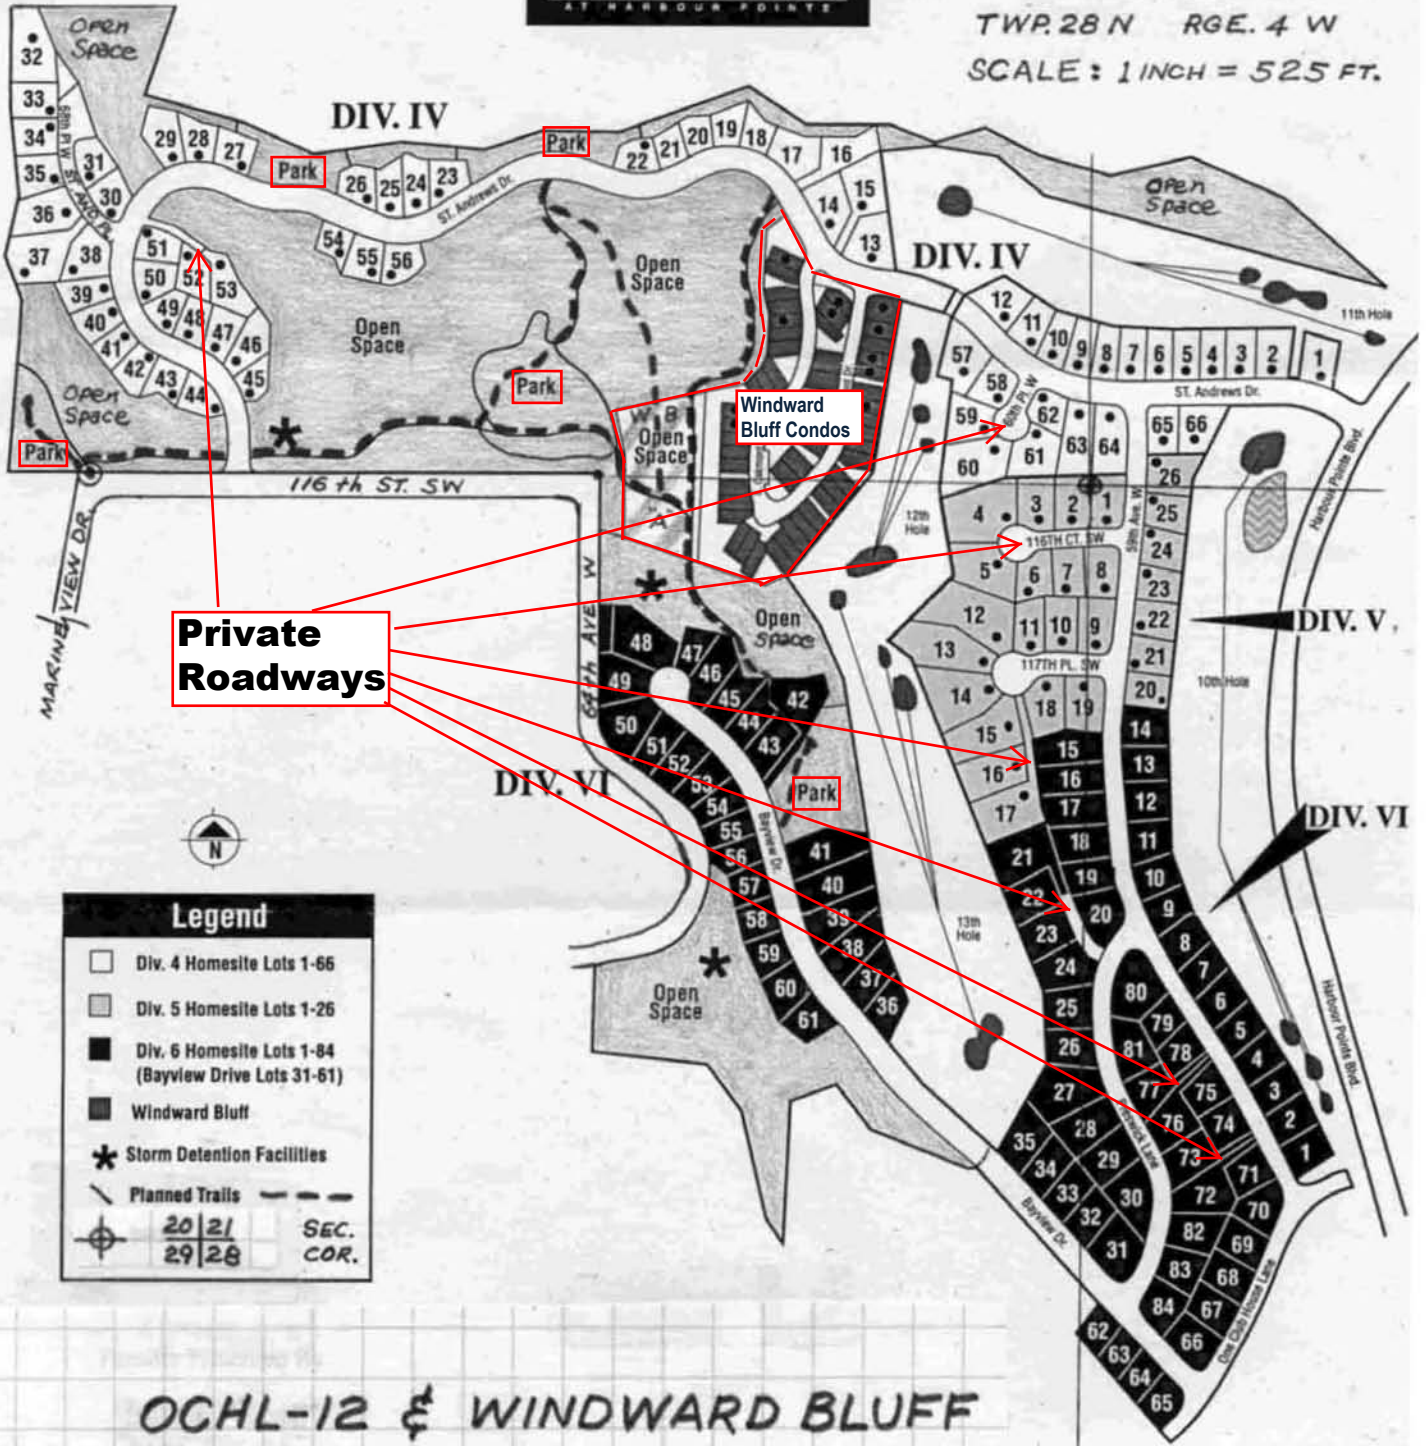

Scroll down for the matching of street addresses to the lot #s on this Plat Map.

One
CLUB HOUSE LANE
AT HARBOUR POINTE

HARBOUR POINTE
SECTOR 12
TWP. 28 N RGE. 4 W
SCALE: 1 INCH = 525 FT.

Private Roadways

Windward Bluff Condos

Legend

- Div. 4 Homesite Lots 1-66
- ▨ Div. 5 Homesite Lots 1-26
- Div. 6 Homesite Lots 1-84 (Bayview Drive Lots 31-61)
- Windward Bluff
- * Storm Detention Facilities
- - - Planned Trails
- ⊕ 20 | 21 SEC. COR. 29 | 28

DIV & Lot #	STREET ADDRESS
Div 5 Lot# 01	5901 116th Court SW
Div 5 Lot# 02	5905 116th Court SW
Div 5 Lot# 03	5909 116th Court SW
Div 5 Lot# 04	5913 116th Court SW
Div 5 Lot# 05	5914 116th Court SW
Div 5 Lot# 06	5910 116th Court SW
Div 5 Lot# 07	5906 116th Court SW
Div 5 Lot# 08	5902 116th Court SW
Div 5 Lot# 09	5903 117th Pl SW
Div 5 Lot# 10	5907 117th Pl SW
Div 5 Lot# 11	5911 117th Pl SW
Div 5 Lot# 12	5915 117th Pl SW
Div 5 Lot# 13	5919 117th Pl SW
Div 5 Lot# 14	5924 117th Pl SW
Div 5 Lot# 15	5920 117th Pl SW
Div 5 Lot# 16	5916 117th Pl SW
Div 5 Lot# 17	5912 117th Pl SW
Div 5 Lot# 18	5908 117th Pl SW
Div 5 Lot# 19	11706 59th Ave W
Div 5 Lot# 20	11705 59th Ave W
Div 5 Lot# 21	11701 59th Ave W
Div 5 Lot# 22	11621 59th Ave W
Div 5 Lot# 23	11617 59th Ave W
Div 5 Lot# 24	11613 59th Ave W
Div 5 Lot# 25	11609 59th Ave W
Div 5 Lot# 26	11605 59th Ave W

PRIVATE ROADS IN OCHL-12 -

Homeowners are responsible for maintenance:

- Div 4: 60th Pl W serving Lot #s 58-62
- Div 4: Lane/Driveway serving Lot # 15
- Div 4: Lane/Driveway serving Lot # 16
- Div 4: Lane/Driveway serving Lot #s 52-53
- Div 5: 116th Ct SW serving Lot #s 1-8
- Div 5: Lane/Driveway off 117th Ct SW serving Lot #s 15-17
- Div 6: Preswick Pl serving Lot #s 21-24
- Div 6: Lane/Driveway serving Lot # 42
- Div 6: Lane/Driveway serving Lot #s 72-73
- Div 6: Lane/Driveway serving Lot #s 76-77